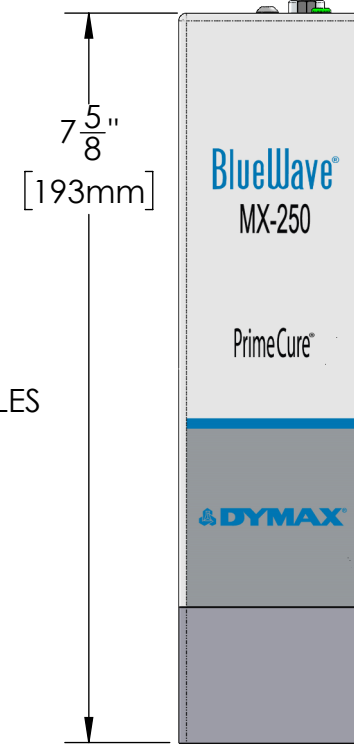

2X  
M3  
TAPPED HOLES

2X  
M3  
TAPPED HOLES

MX-250 OVERALL DIMENSIONS